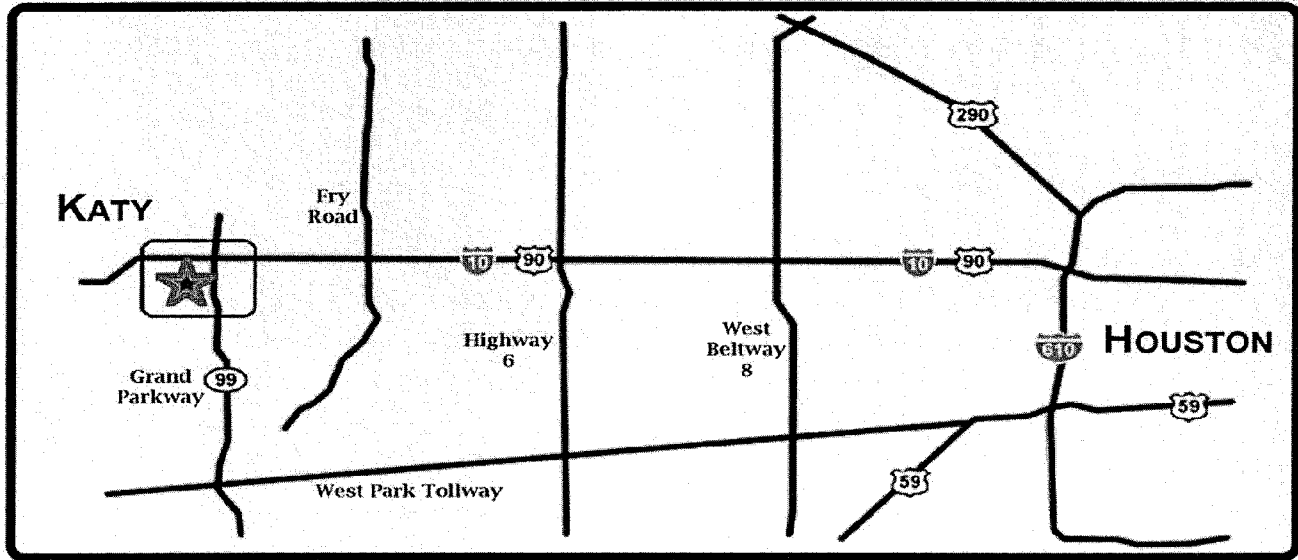

# The Grace Care Center of Katy

MAP / LOCATION

Family Council \_\_\_\_\_ *Giving Back*

★ Grace Care Center of Katy  
23553 West Fernhurst Dr  
Katy, TX 77494  
phone: 281 394-1300

...helping ensure the "gold" in the "golden years" doesn't tarnish...