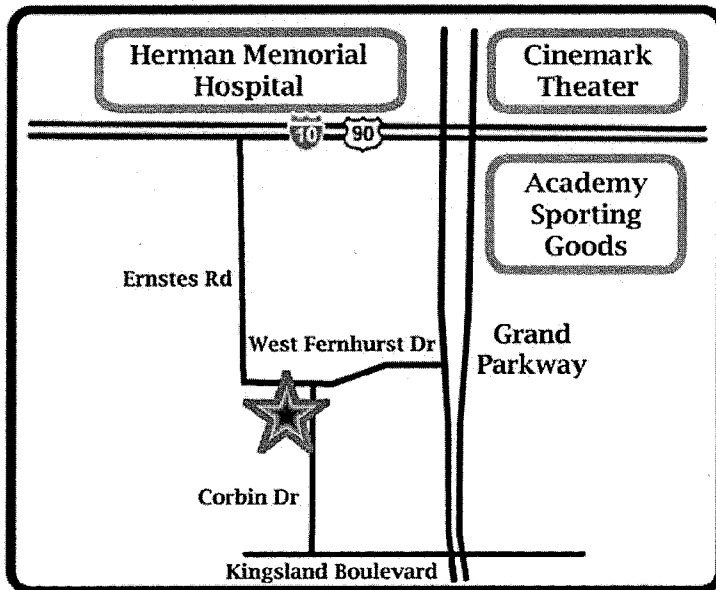

# The Grace Care Center of Katy

MAP / LOCATION

Family Council \_\_\_\_\_ *Giving Back*

★ Grace Care Center of Katy  
23553 West Fernhurst Dr  
Katy, TX 77494  
phone: 281 394-1300

...helping ensure the "gold" in the "golden years" doesn't tarnish...